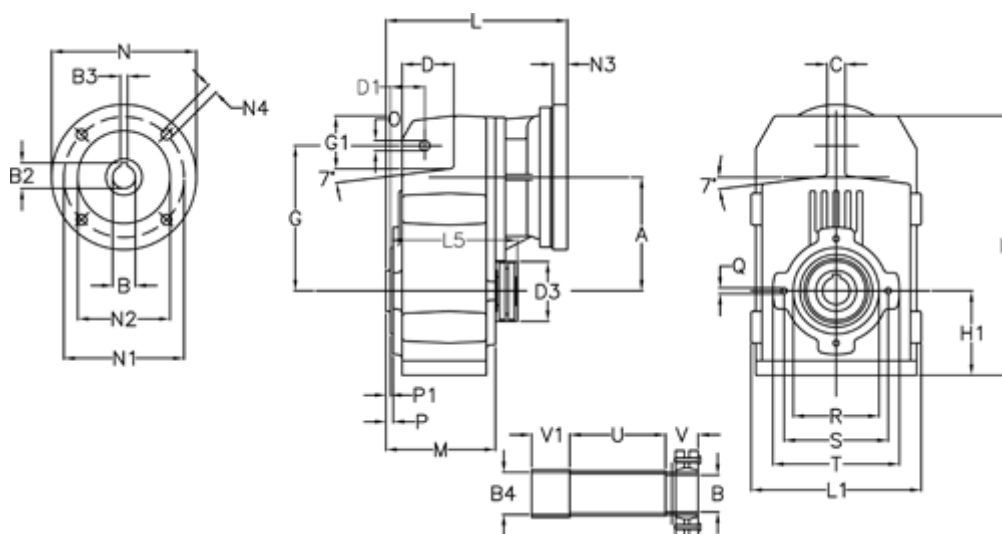

Article number: 29560109155220
 Description: Shaft mounted gear
 A102S-91,5-P63B5

Measures

A = 112.50	D1 = 35.0	I5 = 159.5	P1 = 3.0	V1 = 36
B = 25	d3 = 77	M = 100.5	Q = M8x12	
B1 = 11	G = 140	N = 140	R = 80	
B2 = 12.8	G1 = 51.0	N1 = 115	S = 100	
B3 = 4	H = 251.0	N2 = 95	T = 120	
B4 = 27	H1 = 84.0	N4 = M8x19	Tightening torque N m = 8.5	
C = 20	L = 185.5	O = 11	U = 70.0	
D = 47.5	L1 = 170	P = 4.5	V = 34	